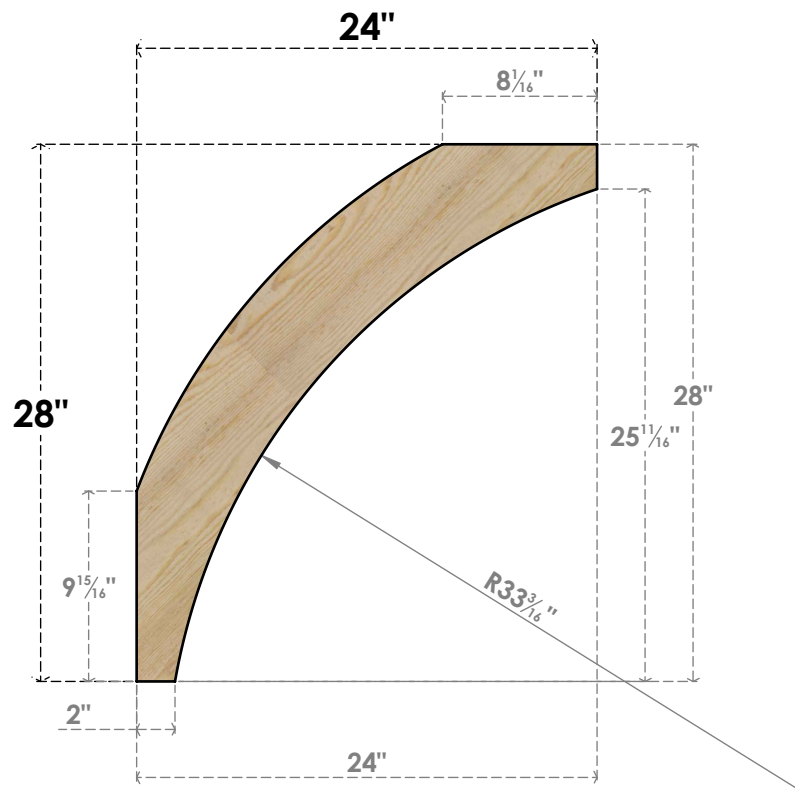

BRC06X24X28THR00RDF

6"W X 24"D X 28"H THORTON ROUGH SAWN BRACE, DOUGLAS FIR

SIDE

FRONT

EKENA MILLWORK
 2300 WEST MAIN ST.
 CLARKSVILLE, TX 75426
 TOLL FREE: 866-607-0453
 WWW.EKENAMILLWORK.COM

NOTES

1. INSTALLATION TO BE COMPLETED IN ACCORDANCE WITH MANUFACTURER'S SPECIFICATIONS.
2. DRAWING MAY NOT BE TO SCALE
3. THIS DRAWING IS INTENDED FOR DESIGN AND PLANNING PURPOSES ONLY.
4. ALL INFORMATION CONTAINED HEREIN WAS CURRENT AT THE TIME OF DEVELOPMENT BUT MUST BE REVIEWED AND APPROVED BY THE PRODUCT MANUFACTURER TO BE CONSIDERED ACCURATE.
5. PRODUCTS ARE NOT KILN DRIED. THIS ITEM IS UNIQUE AND WILL CONTAIN THE NATURAL VARIATIONS THAT THE WOOD SPECIES OFFERS. THIS MAY RESULT IN VARIATIONS UP TO 1/4"