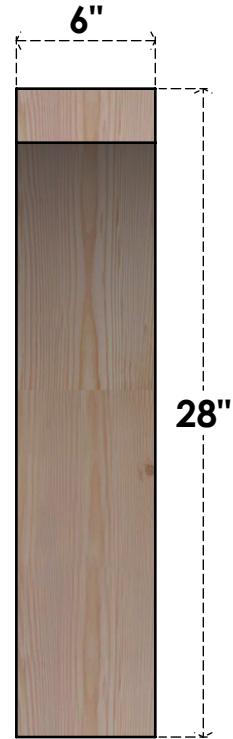

BRC06X24X28THR00RDF

6"W X 24"D X 28"H THORTON ROUGH SAWN BRACE, DOUGLAS FIR

SIDE

FRONT

EKENA MILLWORK
 2300 WEST MAIN ST.
 CLARKSVILLE, TX 75426
 TOLL FREE: 866-607-0453
 WWW.EKENAMILLWORK.COM

NOTES

1. INSTALLATION TO BE COMPLETED IN ACCORDANCE WITH MANUFACTURER'S SPECIFICATIONS.
2. DRAWING MAY NOT BE TO SCALE
3. THIS DRAWING IS INTENDED FOR DESIGN AND PLANNING PURPOSES ONLY.
4. ALL INFORMATION CONTAINED HEREIN WAS CURRENT AT THE TIME OF DEVELOPMENT BUT MUST BE REVIEWED AND APPROVED BY THE PRODUCT MANUFACTURER TO BE CONSIDERED ACCURATE.
5. PRODUCTS ARE NOT KILN DRIED. THIS ITEM IS UNIQUE AND WILL CONTAIN THE NATURAL VARIATIONS THAT THE WOOD SPECIES OFFERS. THIS MAY RESULT IN VARIATIONS UP TO 1/4"